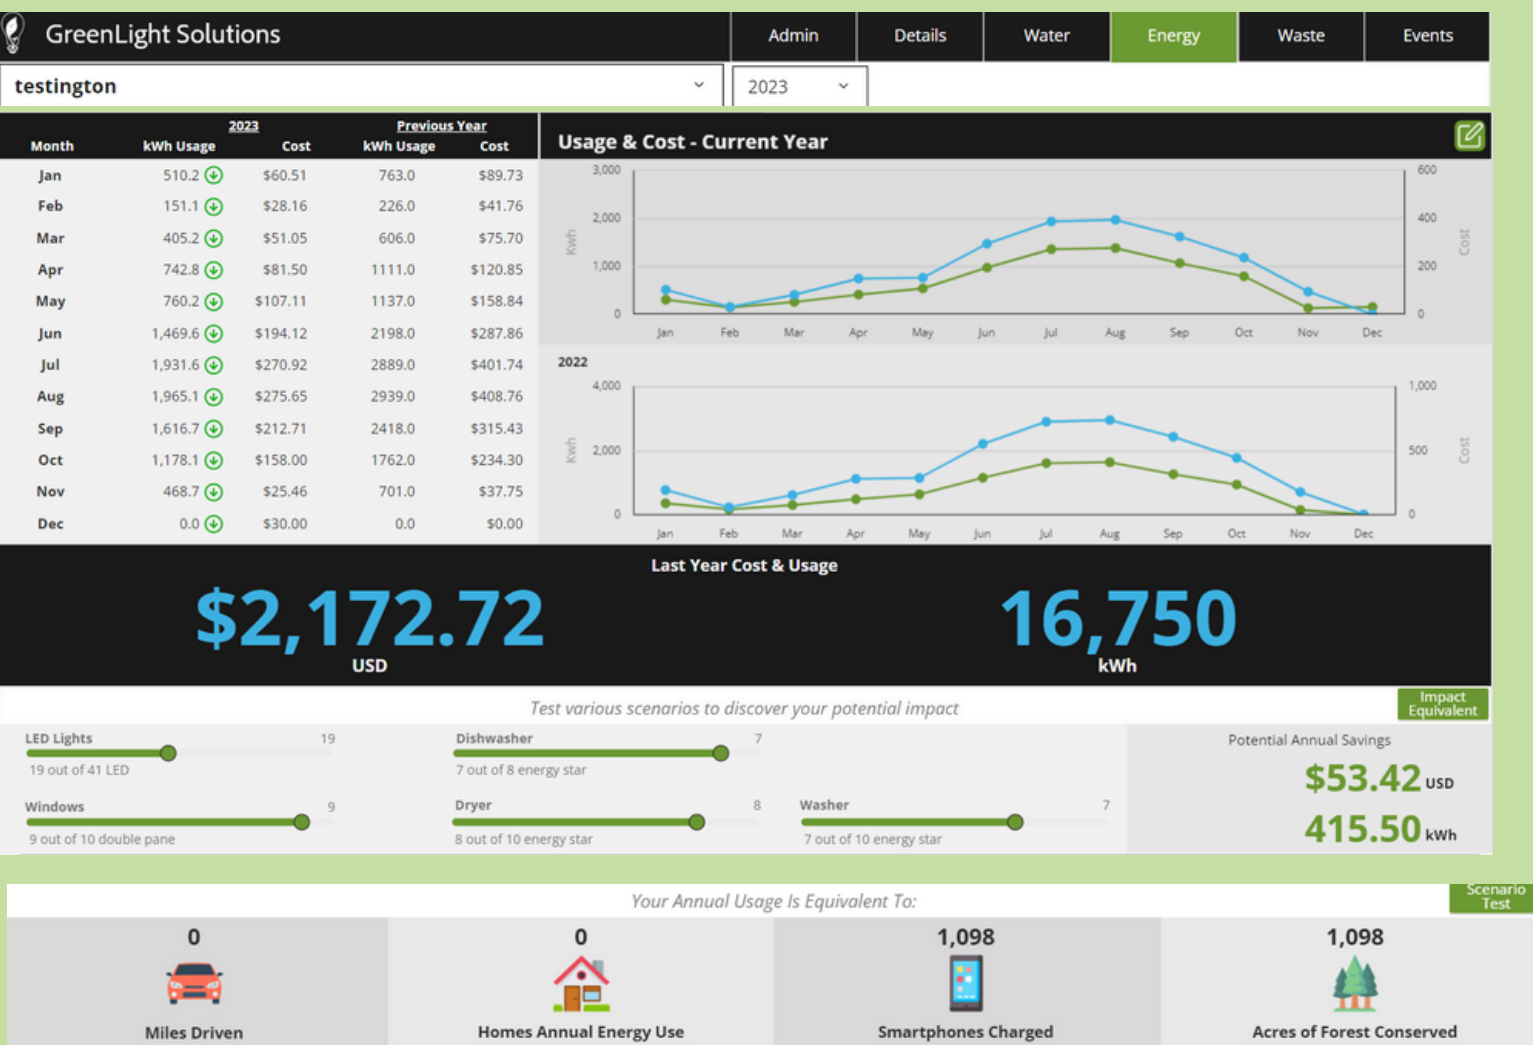

DASHBOARD FEATURES

Water and Energy Metrics

Details Page: Allows companies to input their current operational information.

Sliders: Allows companies to see the potential impact of increasing energy/water efficient fixtures.

Impact Equivalent Button: Allows companies to switch view between sliders and icons.

Top Bar : Allows companies to switch between pages of different sustainability areas.

Table and Graphs: Allows companies to visualize their current and past usage and cost.

Icons: Allows companies to see their energy/water usage in terms of everyday items.