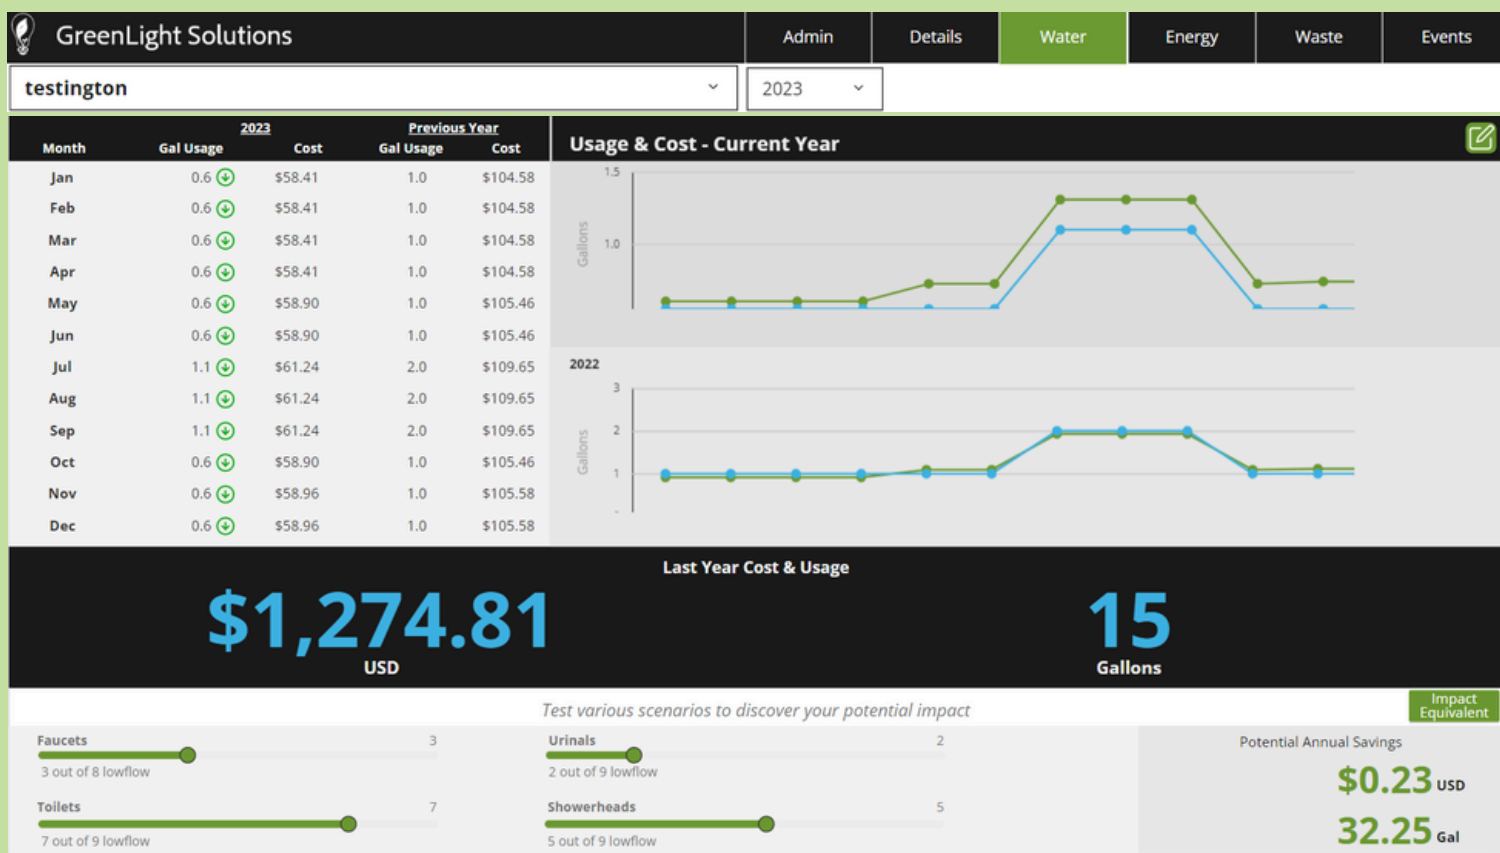

DASHBOARD FEATURES

Water and Energy Metrics

Details Page: Allows companies to input their current operational information.

Sliders: Allows companies to see the potential impact of increasing energy/water efficient fixtures.

Impact Equivalent Button: Allows companies to switch view between sliders and icons.

Top Bar : Allows companies to switch between pages of different sustainability areas.

Table and Graphs: Allows companies to visualize their current and past usage and cost.

Icons: Allows companies to see their energy/water usage in terms of everyday items.